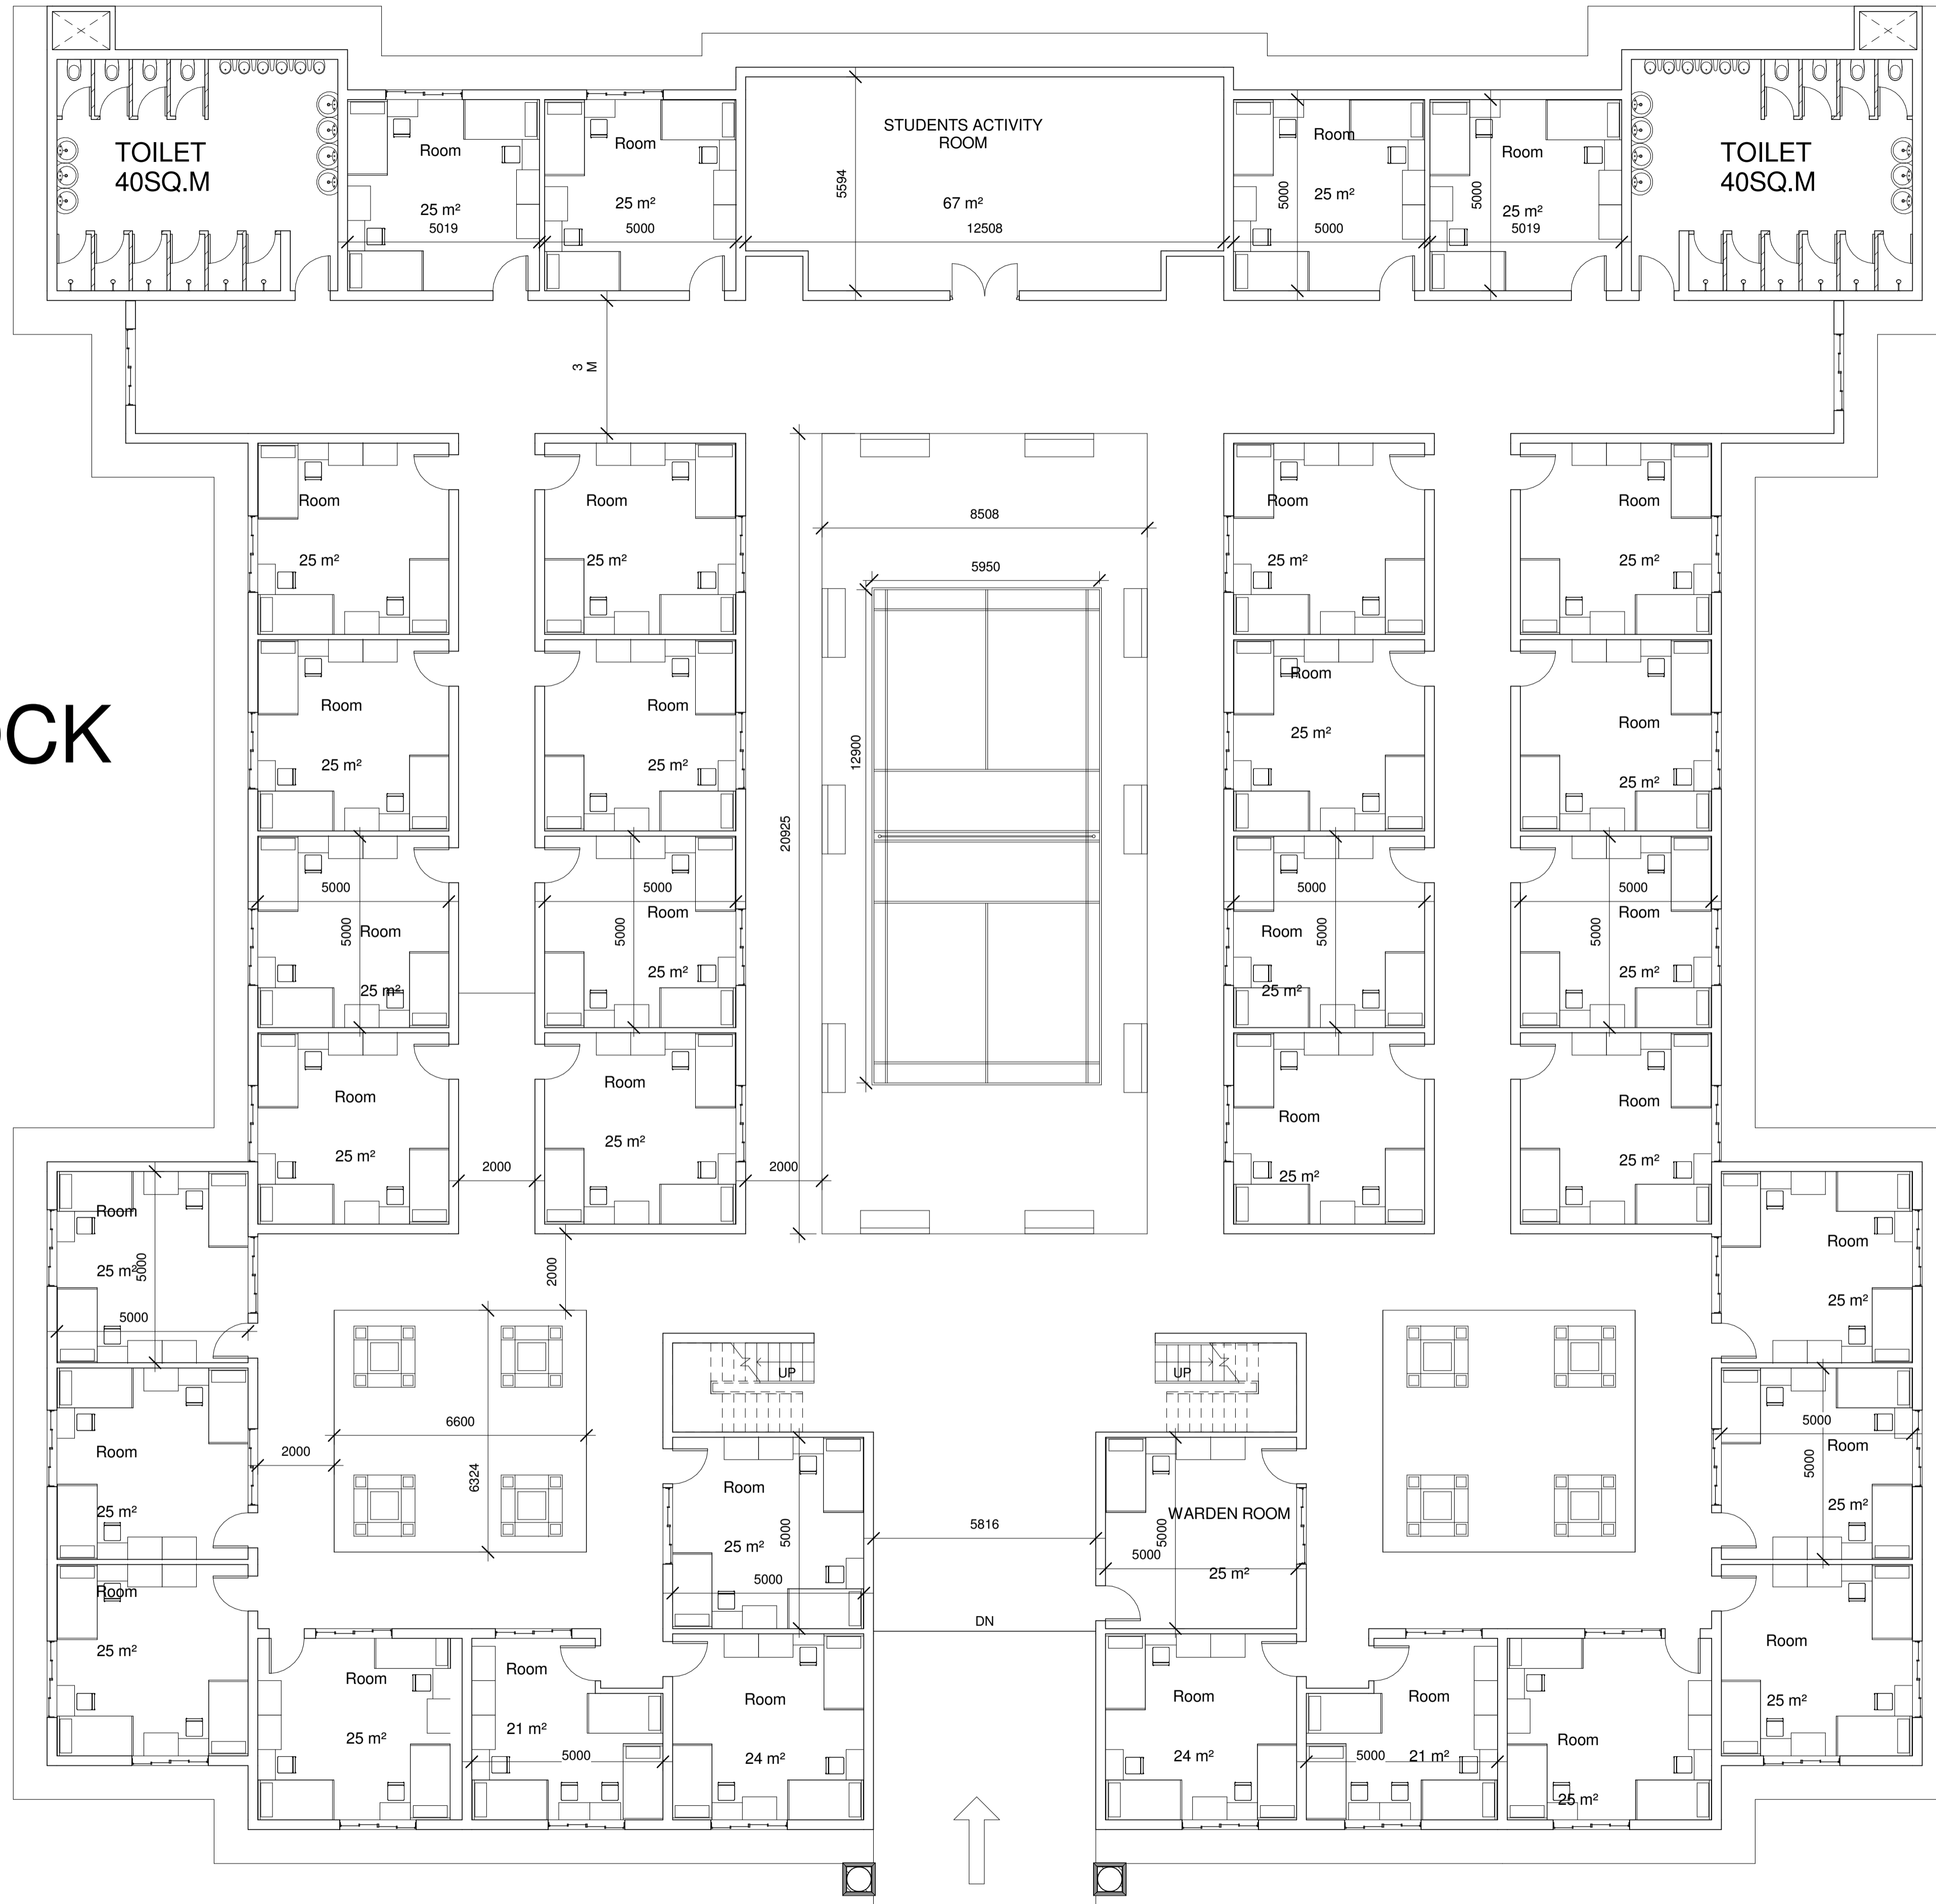

HOSTEL BLOCK BOYS

1 Ground level
1 : 100

GAURAV GOEL B.ARCH
9TH SEM

GCE CAMPUS DESIGN