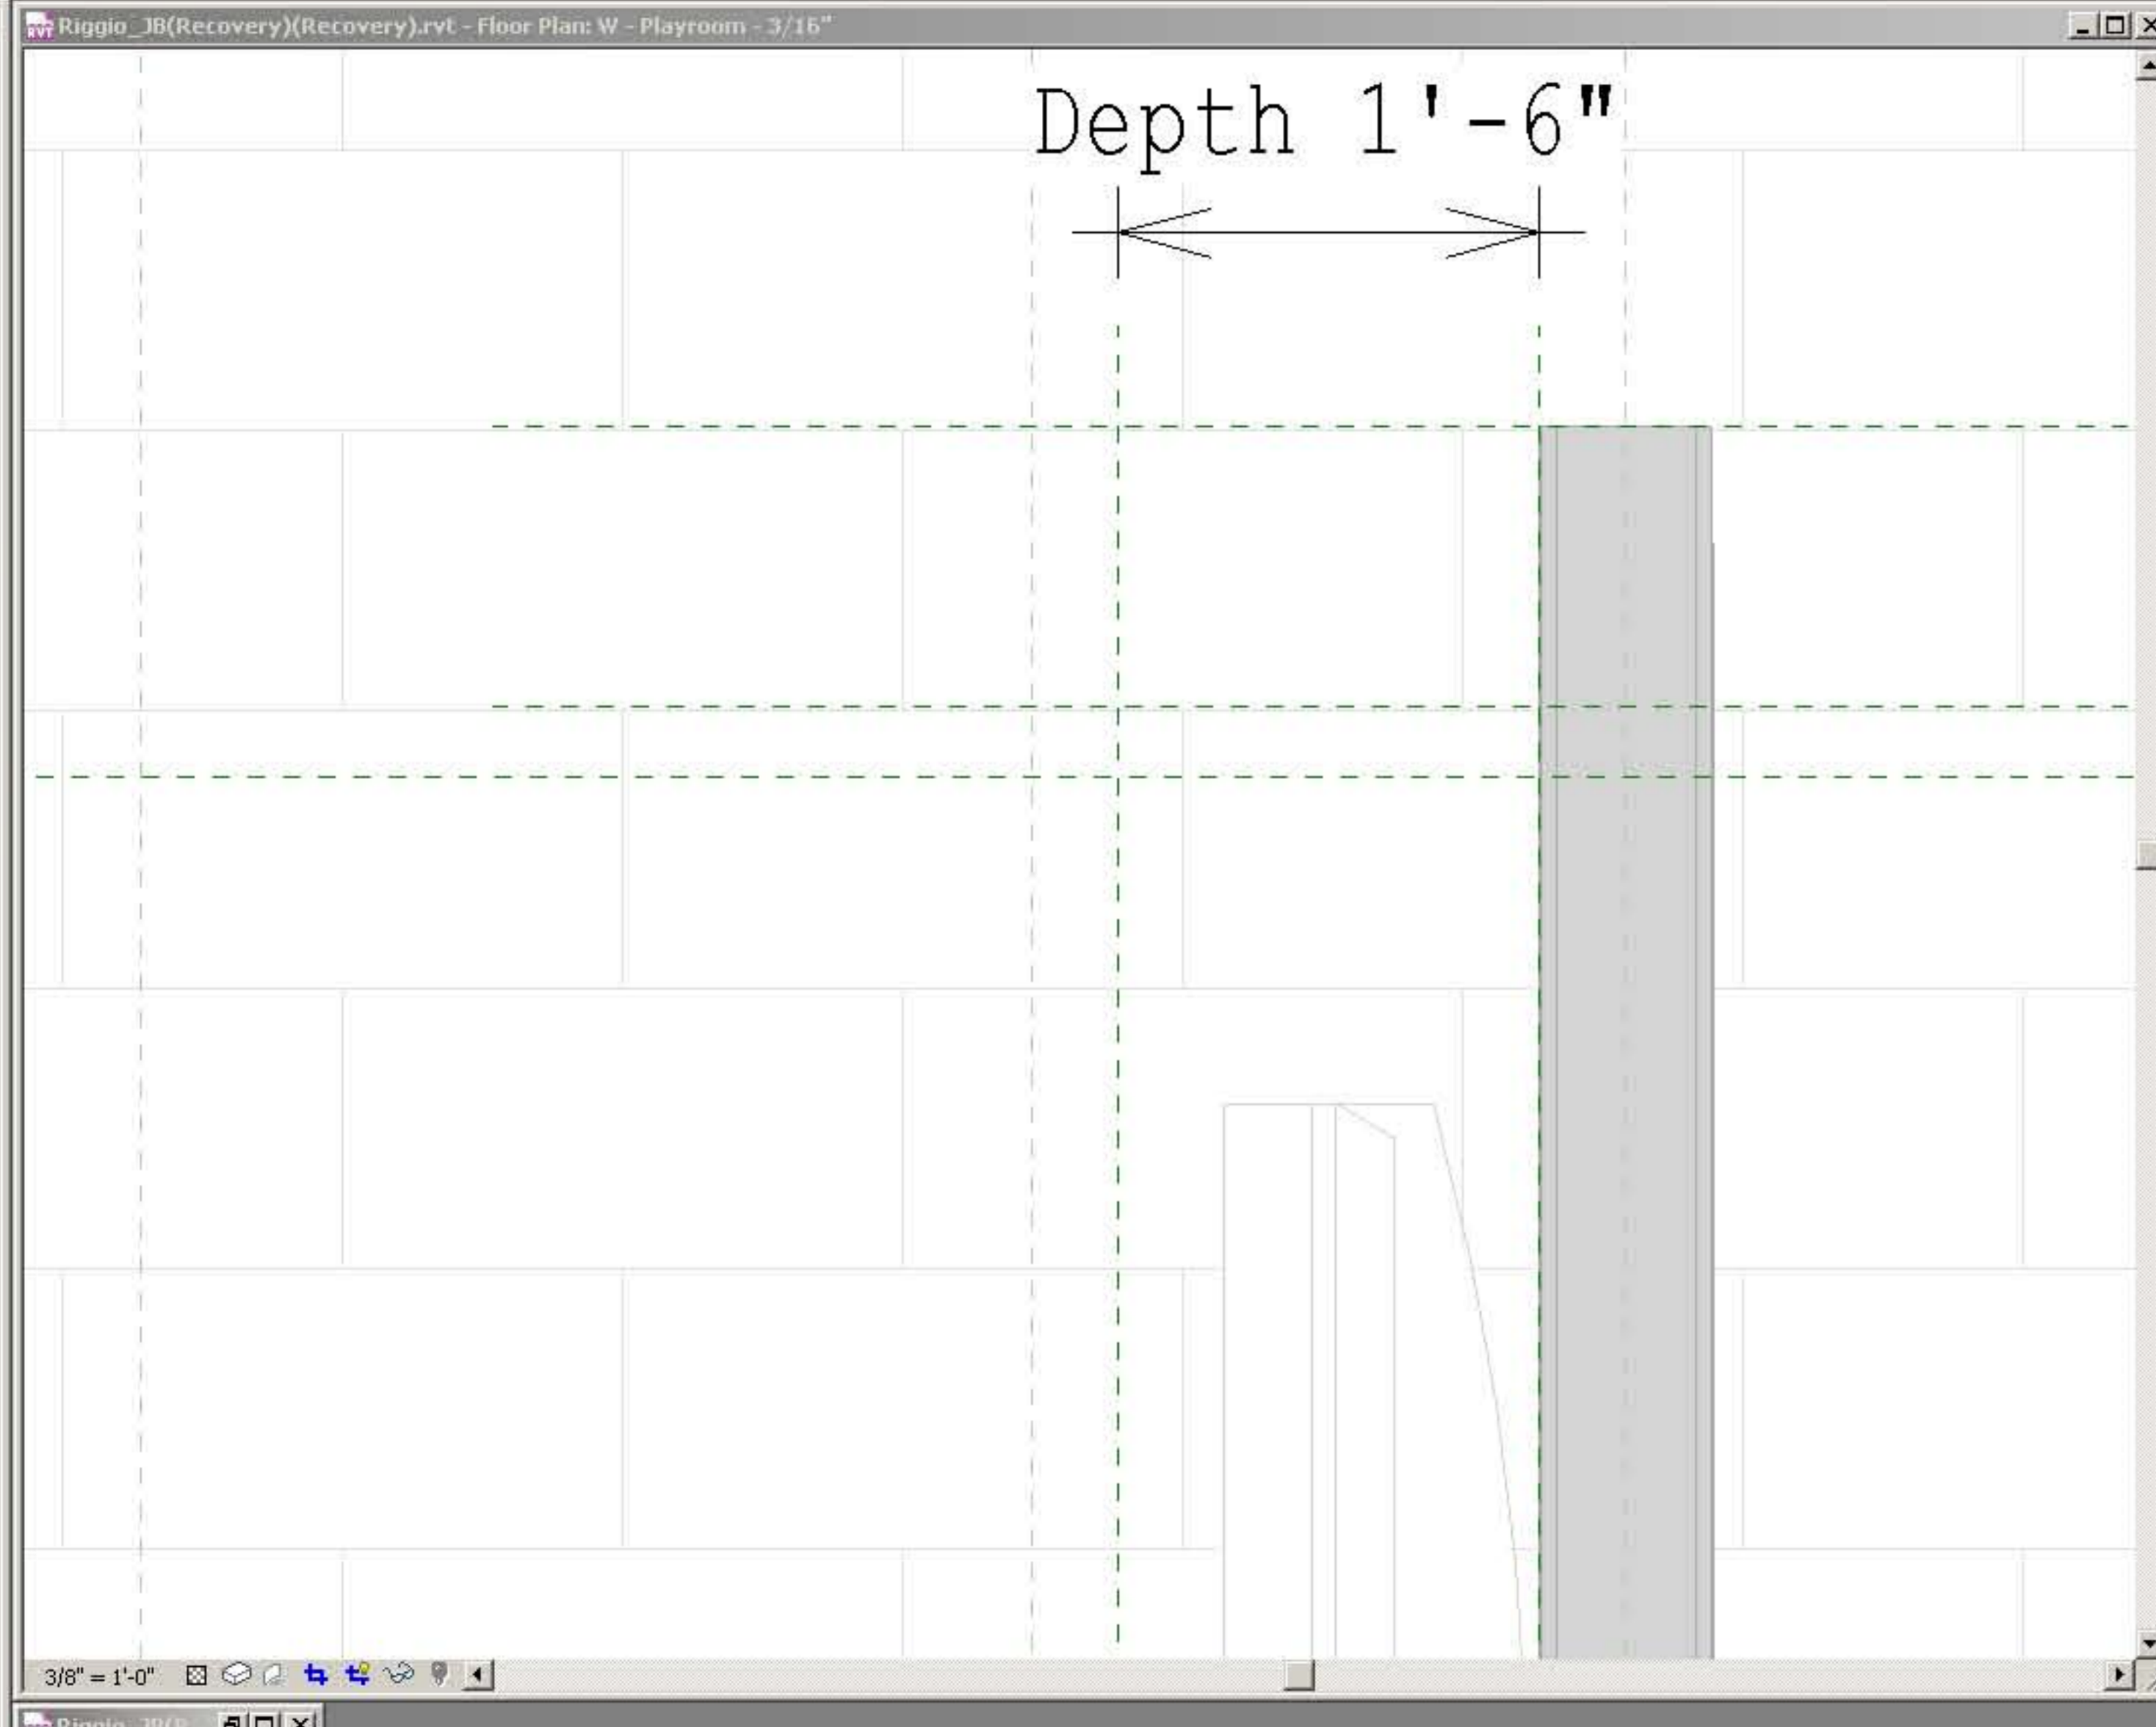

Family

- Modify
- Family Types...
- Dimension
- Model Lines
- Symbolic Lines
- Opening...
- Ref Plane
- Reference Lines
- Control
- Text
- Model Text...
- Section
- Component
- Symbol
- Detail Component
- Masking Region
- Solid Form >
- Void Form >
- Finish Family
- Quit Family

Riggio_JB(Recovery)(Recovery).rvt

- Views (all2)
 - Floor Plans
 - Ceiling Plans
 - 3D Views
 - Elevations (Building Elevation)
 - Elevations (Interior Elevation)
 - ???
 - Bathroom
 - Bedrooms
 - Den
 - GUEST ROOM 1
 - Guest Wing
 - Kitchen
 - Kitchenette/Working
 - Living Room
 - Master Bedroom
 - Mud Room
 - Mud Room East
 - Mud Room North
 - Mud Room South
 - Mud Room West
 - Playroom
 - W - Playroom - E
 - Stairs
 - Working
 - Sections (Building Section)
 - Renderings
 - Drafting Views (Detail)
 - Area Plans (Area Scheme 1)
 - Area Plans (Gross Building)
 - Area Plans (Rentable)
 - Legends
 - Schedules/Quantities
 - Sheets (all2)
 - Families
 - Groups
 - Revit Links