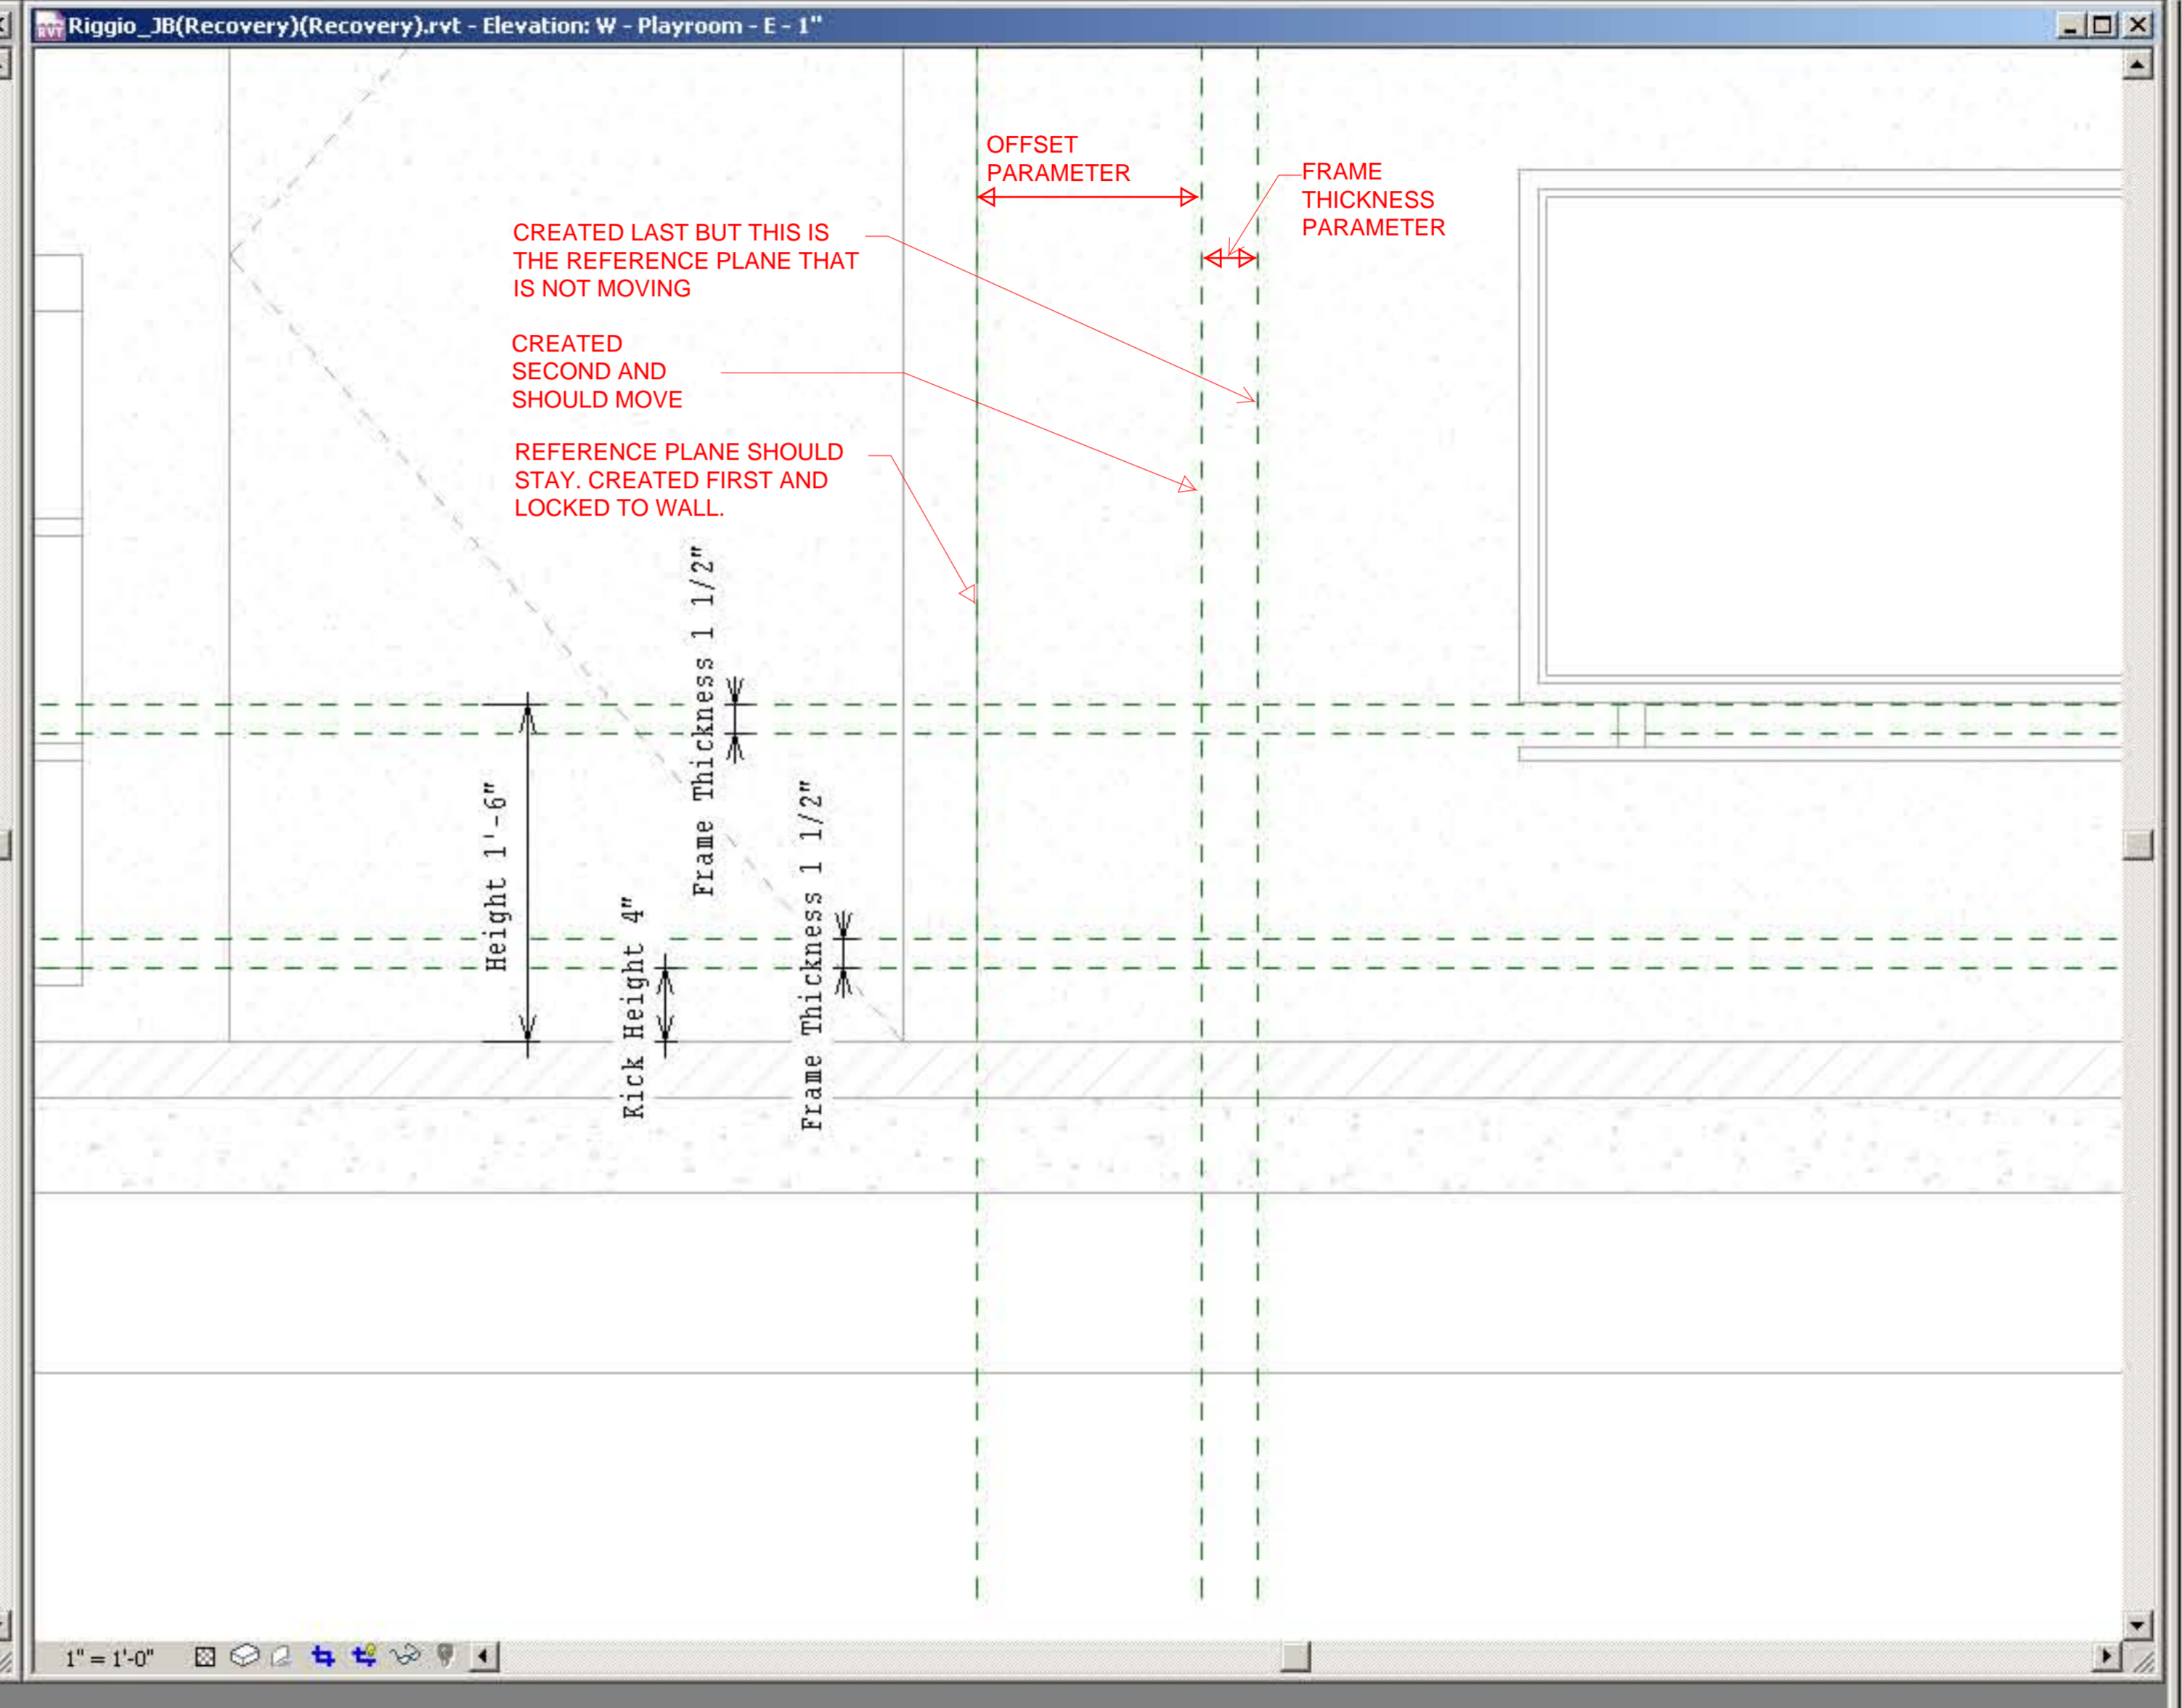

Family

- Modify
- Family Types...
- Dimension
- Model Lines
- Symbolic Lines
- Opening...
- Ref Plane
- Reference Lines
- Control
- Text
- Model Text...
- Section
- Component
- Symbol
- Detail Component
- Masking Region
- Solid Form >
- Void Form >
- Finish Family
- Quit Family

Riggio_JB(Recovery)(Recovery).rvt

- Views (all2)
 - Floor Plans
 - Ceiling Plans
 - 3D Views
 - Elevations (Building Elevation)
 - Elevations (Interior Elevation)
 - ???
 - Bathroom
 - Bedrooms
 - Den
 - GUEST ROOM 1
 - Guest Wing
 - Kitchen
 - Kitchenette/Working
 - Living Room
 - Master Bedroom
 - Mud Room
 - Mud Room East
 - Mud Room North
 - Mud Room South
 - Mud Room West
 - Playroom
 - W - Playroom - E
 - Stairs
 - Working
 - Sections (Building Section)
 - Renderings
 - Drafting Views (Detail)
 - Area Plans (Area Scheme 1)
 - Area Plans (Gross Building)
 - Area Plans (Rentable)
 - Legends
 - Schedules/Quantities
 - Sheets (all2)
 - Families
 - Groups
 - Revit Links