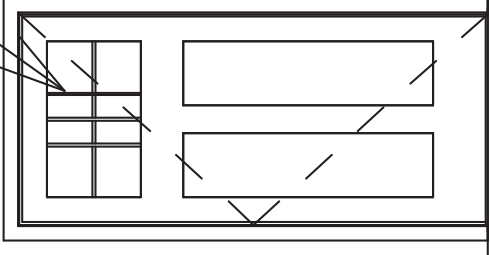

how to get all Muntins/grills to display on both sides?

all Muntins will display

vertical
Muntins will
NOT
display